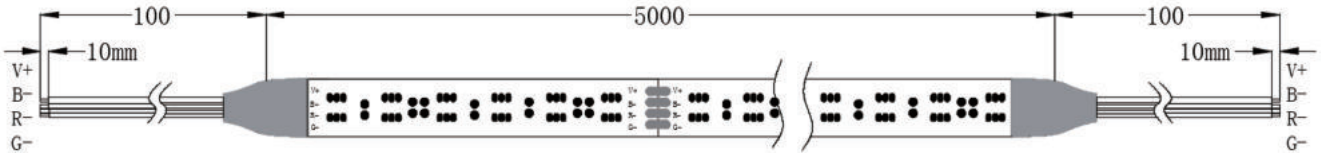

STR301

LED Qty	L1(LEDs/cut)	W2(mm/ft)	H3(mm/inch)
60	100/6	10/0.39"	2.2/0.09

STR302

LED Qty	L1(LEDs/cut)	W2(mm/ft)	H3(mm/inch)
60	100/6	10/0.39"	5/0.19"

STR303

LED Qty	L1(LEDs/cut)	W2(mm/ft)	H3(mm/inch)
60	100/6	12/0.47"	4.4/0.17"