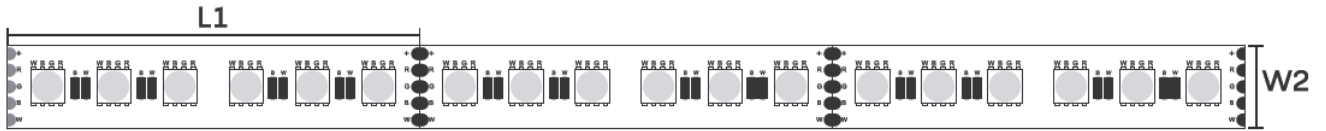

STR302

LED Qty	L1(LEDs/cut)	W2(mm/ft)	H3(mm/inch)
60	100/6	10/0.39"	5/0.19"

STR303

LED Qty	L1(LEDs/cut)	W2(mm/ft)	H3(mm/inch)
60	100/6	12/0.47"	4.4/0.17"