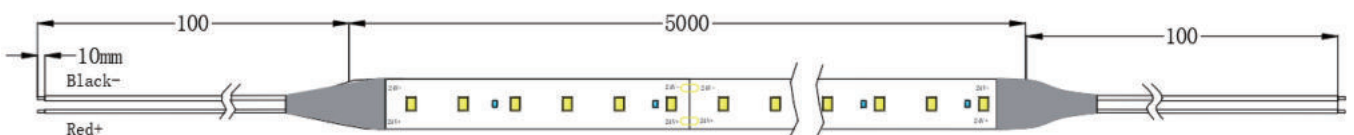

LED Qty	L1(LEDs/cut)	W2(mm/ft)	H3(mm/inch)
238	29.4/7	10/0.39"	5/0.19"