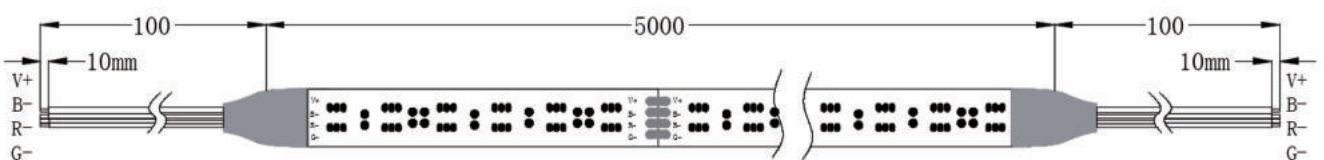

LED Qty	L1(LEDs/cut)	W2(mm/ft)	H3(mm/inch)
60	100/6	10/0.39"	2.2/0.09