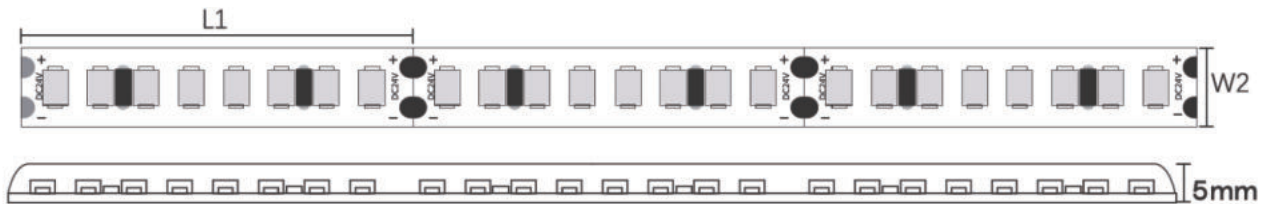

STR043/STR044/STR046/STR053/STR054

LED Qty	L1(LEDs/cut)	W2(mm/ft)	H3(mm/inch)
238	29.4/7	10/0.39"	1.4/0.05"

STR213/STR214

LED Qty	L1(LEDs/cut)	W2(mm/ft)	H3(mm/inch)
70	100/7	8/0.31"	1.4/0.05"

STR233

LED Qty	L1(LEDs/cut)	W2(mm/ft)	H3(mm/inch)
140	50/7	8/0.31"	5/0.19"

STR253

LED Qty	L1(LEDs/cut)	W2(mm/ft)	H3(mm/inch)
238	29.4/7	10/0.39"	5/0.19"

STR223

LED Qty	L1(LEDs/cut)	W2(mm/ft)	H3(mm/inch)
70	100/7	10/0.39"	4.4/0.17"

STR243

LED Qty	L1(LEDs/cut)	W2(mm/ft)	H3(mm/inch)
140	50/7	10/0.39"	4.4/0.17"