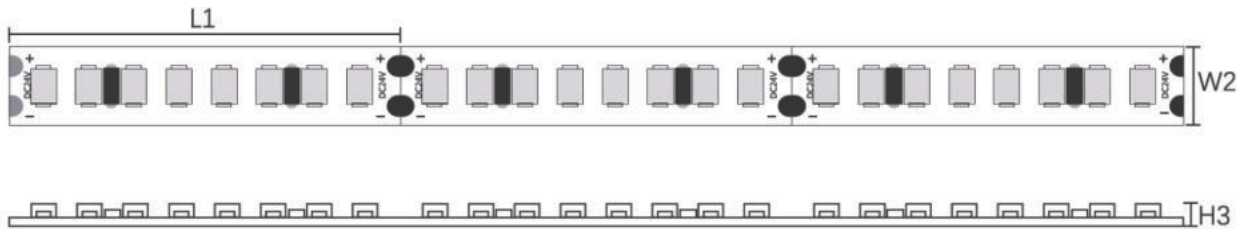

Immagine Prodotto:

Immagine Prodotto:

Parametri Tecnici :

Modello	STR301/STR302/STR303
Lumen	(STR301) 513lm/M (STR302) 500lm/M (STR303) 501lm/M
Potenza	13W
CCT	RGB
Quantità LED	60 LED/M
Angolo	120°
Dimensioni	(STR301)L5000*W10*H2.1mm (STR302)L5000*W10*H2.8mm (STR303)L5000*W10*H4mm
Tensione	DC24V
Protezione IP	(STR301)IP20 (STR302)IP44 (STR303)IP65
Garanzia	2 Anni
Certificazione	CE, RoHS

Immagine Prodotto:

Installazione

STR013/STR014/STR016

STR023/STR024

LED Qty	L1(LEDs/cut)	W2(mm/ft)	H3(mm/inch)
120	20/6"	5/0.19"	1.4/0.05"

STR033/STR034/STR036

LED Qty	L1(LEDs/cut)	W2(mm/ft)	H3(mm/inch)
140	50/7	8/0.31"	1.4/0.05"

STR043/STR044/STR046/STR053/STR054

LED Qty	L1(LEDs/cut)	W2(mm/ft)	H3(mm/inch)
238	29.4/7	10/0.39"	1.4/0.05"

STR213/STR214

LED Qty	L1(LEDs/cut)	W2(mm/ft)	H3(mm/inch)
70	100/7	8/0.31"	1.4/0.05"

STR233

LED Qty	L1(LEDs/cut)	W2(mm/ft)	H3(mm/inch)
140	50/7	8/0.31"	5/0.19"