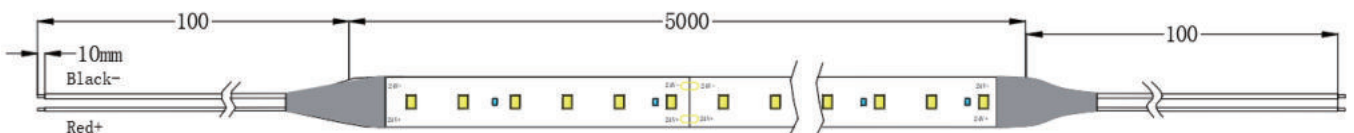

Immagine Prodotto:

Installazione

STR013/STR014/STR016

STR023/STR024

LED Qty	L1(LEDs/cut)	W2(mm/ft)	H3(mm/inch)
120	20/6"	5/0.19"	1.4/0.05"

STR033/STR034/STR036

LED Qty	L1(LEDs/cut)	W2(mm/ft)	H3(mm/inch)
140	50/7	8/0.31"	1.4/0.05"

STR043/STR044/STR046/STR053/STR054

LED Qty	L1(LEDs/cut)	W2(mm/ft)	H3(mm/inch)
238	29.4/7	10/0.39"	1.4/0.05"

STR213/STR214

LED Qty	L1(LEDs/cut)	W2(mm/ft)	H3(mm/inch)
70	100/7	8/0.31"	1.4/0.05"

STR233

LED Qty	L1(LEDs/cut)	W2(mm/ft)	H3(mm/inch)
140	50/7	8/0.31"	5/0.19"