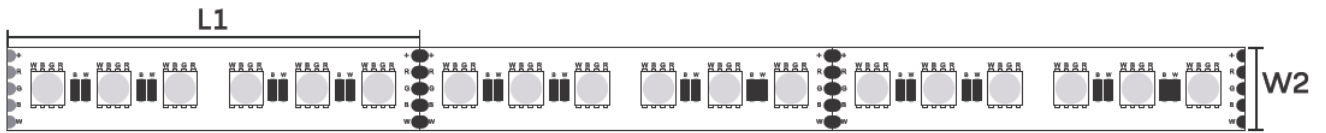

STR301

LED Qty	L1(LEDs/cut)	W2(mm/ft)	H3(mm/inch)
60	100/6	10/0.39"	2.2/0.09

STR302

LED Qty	L1(LEDs/cut)	W2(mm/ft)	H3(mm/inch)
60	100/6	10/0.39"	5/0.19"

STR303

LED Qty	L1(LEDs/cut)	W2(mm/ft)	H3(mm/inch)
60	100/6	12/0.47"	4.4/0.17"