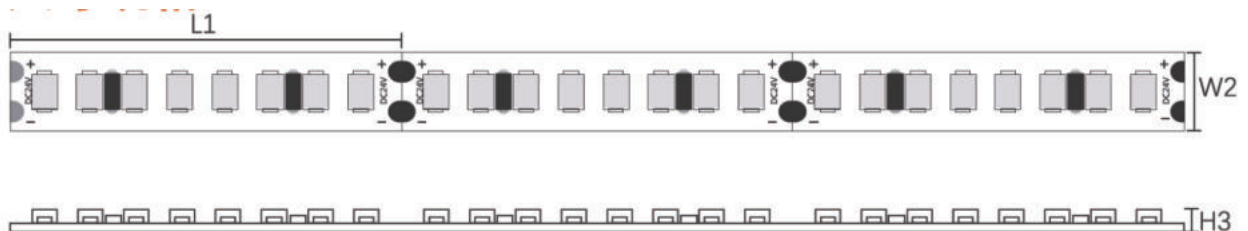

Immagine Prodotto:

Immagine Prodotto:

Parametri Tecnici :

Modello	STR301/STR302/STR303
Lumen	(STR301) 513lm/M (STR302) 500lm/M (STR303) 501lm/M
Potenza	13W
CCT	RGB
Quantità LED	60 LED/M
Angolo	120°
Dimensioni	(STR301)L5000*W10*H2.1mm (STR302)L5000*W10*H2.8mm (STR303)L5000*W10*H4mm
Tensione	DC24V
Protezione IP	(STR301)IP20 (STR302)IP44 (STR303)IP65
Garanzia	2 Anni
Certificazione	CE, RoHS

Immagine Prodotto:

Installazione

STR013/STR014/STR016

STR023/STR024

LED Qty	L1(LEDs/cut)	W2(mm/ft)	H3(mm/inch)
120	20/6"	5/0.19"	1.4/0.05"

STR033/STR034/STR036

LED Qty	L1(LEDs/cut)	W2(mm/ft)	H3(mm/inch)
140	50/7	8/0.31"	1.4/0.05"

STR043/STR044/STR046/STR053/STR054

LED Qty	L1(LEDs/cut)	W2(mm/ft)	H3(mm/inch)
238	29.4/7	10/0.39"	1.4/0.05"

STR213/STR214

LED Qty	L1(LEDs/cut)	W2(mm/ft)	H3(mm/inch)
70	100/7	8/0.31"	1.4/0.05"

STR233

LED Qty	L1(LEDs/cut)	W2(mm/ft)	H3(mm/inch)
140	50/7	8/0.31"	5/0.19"