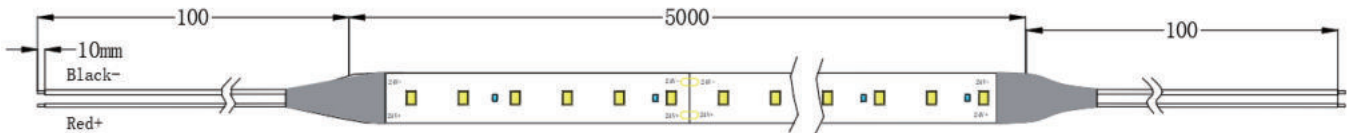

Immagine Prodotto:

Installazione

STR013/STR014/STR016

STR023/STR024

LED Qty	L1(LEDs/cut)	W2(mm/ft)	H3(mm/inch)
120	20/6"	5/0.19"	1.4/0.05"

STR033/STR034/STR036

LED Qty	L1(LEDs/cut)	W2(mm/ft)	H3(mm/inch)
140	50/7	8/0.31"	1.4/0.05"

STR043/STR044/STR046/STR053/STR054

LED Qty	L1(LEDs/cut)	W2(mm/ft)	H3(mm/inch)
238	29.4/7	10/0.39"	1.4/0.05"

STR213/STR214

LED Qty	L1(LEDs/cut)	W2(mm/ft)	H3(mm/inch)
70	100/7	8/0.31"	1.4/0.05"

STR233

LED Qty	L1(LEDs/cut)	W2(mm/ft)	H3(mm/inch)
140	50/7	8/0.31"	5/0.19"