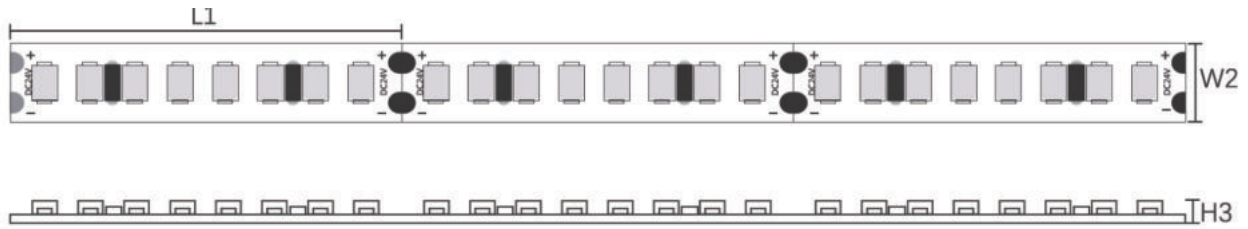

Immagine Prodotto:

Immagine Prodotto:

Parametri Tecnici :

Modello	STR301/STR302/STR303
Lumen	(STR301) 513lm/M (STR302) 500lm/M (STR303) 501lm/M
Potenza	13W
CCT	RGB
Quantità LED	60 LED/M
Angolo	120°
Dimensioni	(STR301)L5000*W10*H2.1mm (STR302)L5000*W10*H2.8mm (STR303)L5000*W10*H4mm
Tensione	DC24V
Protezione IP	(STR301)IP20 (STR302)IP44 (STR303)IP65
Garanzia	2 Anni
Certificazione	CE, RoHS

Immagine Prodotto:

Installazione

STR013/STR014/STR016

STR023/STR024

LED Qty	L1(LEDs/cut)	W2(mm/ft)	H3(mm/inch)
120	20/6"	5/0.19"	1.4/0.05"

STR033/STR034/STR036

LED Qty	L1(LEDs/cut)	W2(mm/ft)	H3(mm/inch)
140	50/7	8/0.31"	1.4/0.05"

STR043/STR044/STR046/STR053/STR054

LED Qty	L1(LEDs/cut)	W2(mm/ft)	H3(mm/inch)
238	29.4/7	10/0.39"	1.4/0.05"

STR213/STR214

LED Qty	L1(LEDs/cut)	W2(mm/ft)	H3(mm/inch)
70	100/7	8/0.31"	1.4/0.05"

STR233

LED Qty	L1(LEDs/cut)	W2(mm/ft)	H3(mm/inch)
140	50/7	8/0.31"	5/0.19"