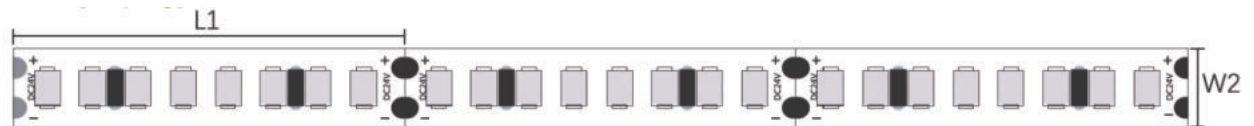

Immagine Prodotto:

Installazione

STR013/STR014/STR016

STR023/STR024

LED Qty	L1(LEDs/cut)	W2(mm/ft)	H3(mm/inch)
120	20/6"	5/0.19"	1.4/0.05"

STR033/STR034/STR036

LED Qty	L1(LEDs/cut)	W2(mm/ft)	H3(mm/inch)
140	50/7	8/0.31"	1.4/0.05"

STR043/STR044/STR046/STR053/STR054

LED Qty	L1(LEDs/cut)	W2(mm/ft)	H3(mm/inch)
238	29.4/7	10/0.39"	1.4/0.05"

STR213/STR214

LED Qty	L1(LEDs/cut)	W2(mm/ft)	H3(mm/inch)
70	100/7	8/0.31"	1.4/0.05"

STR233

LED Qty	L1(LEDs/cut)	W2(mm/ft)	H3(mm/inch)
140	50/7	8/0.31"	5/0.19"

STR253

LED Qty	L1(LEDs/cut)	W2(mm/ft)	H3(mm/inch)
238	29.4/7	10/0.39"	5/0.19"

STR223

LED Qty	L1(LEDs/cut)	W2(mm/ft)	H3(mm/inch)
70	100/7	10/0.39"	4.4/0.17"

STR243

LED Qty	L1(LEDs/cut)	W2(mm/ft)	H3(mm/inch)
140	50/7	10/0.39"	4.4/0.17"