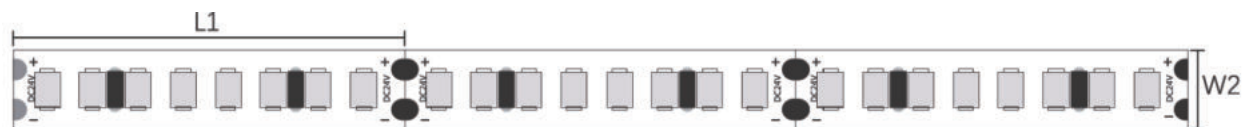

STR213/STR214

LED Qty	L1(LEDs/cut)	W2(mm/ft)	H3(mm/inch)
70	100/7	8/0.31"	1.4/0.05"

STR233

LED Qty	L1(LEDs/cut)	W2(mm/ft)	H3(mm/inch)
140	50/7	8/0.31"	5/0.19"

STR253

LED Qty	L1(LEDs/cut)	W2(mm/ft)	H3(mm/inch)
238	29.4/7	10/0.39"	5/0.19"