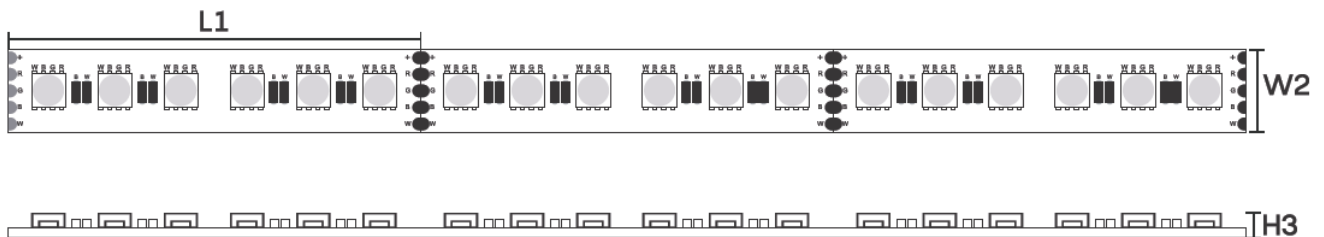

STR043/STR044/STR046/STR053/STR054

LED Qty	L1(LEDs/cut)	W2(mm/ft)	H3(mm/inch)
238	29.4/7	10/0.39"	1.4/0.05"

STR213/STR214

LED Qty	L1(LEDs/cut)	W2(mm/ft)	H3(mm/inch)
70	100/7	8/0.31"	1.4/0.05"

STR233

LED Qty	L1(LEDs/cut)	W2(mm/ft)	H3(mm/inch)
140	50/7	8/0.31"	5/0.19"

STR253

LED Qty	L1(LEDs/cut)	W2(mm/ft)	H3(mm/inch)
238	29.4/7	10/0.39"	5/0.19"

STR223

LED Qty	L1(LEDs/cut)	W2(mm/ft)	H3(mm/inch)
70	100/7	10/0.39"	4.4/0.17"

STR243

LED Qty	L1(LEDs/cut)	W2(mm/ft)	H3(mm/inch)
140	50/7	10/0.39"	4.4/0.17"

STR301

LED Qty	L1(LEDs/cut)	W2(mm/ft)	H3(mm/inch)
60	100/6	10/0.39"	2.2/0.09

STR302

LED Qty	L1(LEDs/cut)	W2(mm/ft)	H3(mm/inch)
60	100/6	10/0.39"	5/0.19"

STR303

LED Qty	L1(LEDs/cut)	W2(mm/ft)	H3(mm/inch)
60	100/6	12/0.47"	4.4/0.17"