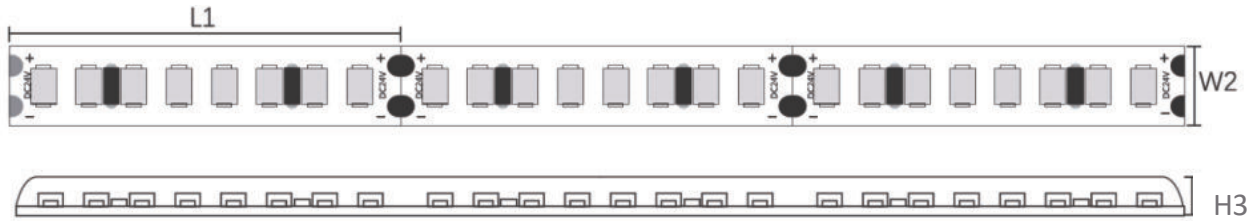

STR223

LED Qty	L1(LEDs/cut)	W2(mm/ft)	H3(mm/inch)
70	100/7	10/0.39"	4.4/0.17"

STR243

LED Qty	L1(LEDs/cut)	W2(mm/ft)	H3(mm/inch)
140	50/7	10/0.39"	4.4/0.17"

STR301

LED Qty	L1(LEDs/cut)	W2(mm/ft)	H3(mm/inch)
60	100/6	10/0.39"	2.2/0.09