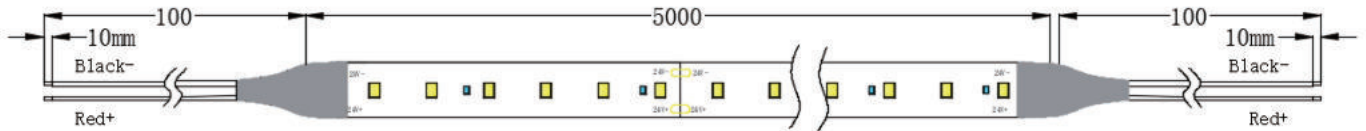

STR253

LED Qty	L1(LEDs/cut)	W2(mm/ft)	H3(mm/inch)
238	29.4/7	10/0.39"	5/0.19"

STR223

LED Qty	L1(LEDs/cut)	W2(mm/ft)	H3(mm/inch)
70	100/7	10/0.39"	4.4/0.17"

STR243

LED Qty	L1(LEDs/cut)	W2(mm/ft)	H3(mm/inch)
140	50/7	10/0.39"	4.4/0.17"