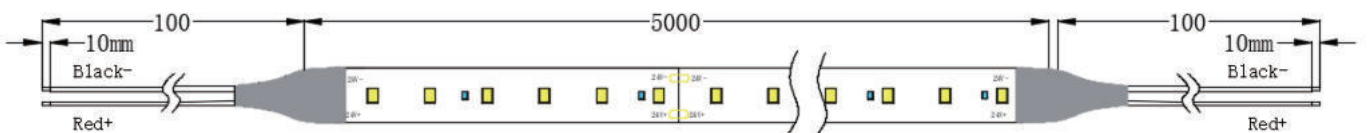

STR253

LED Qty	L1(LEDs/cut)	W2(mm/ft)	H3(mm/inch)
238	29.4/7	10/0.39"	5/0.19"

STR223

LED Qty	L1(LEDs/cut)	W2(mm/ft)	H3(mm/inch)
70	100/7	10/0.39"	4.4/0.17"

STR243

LED Qty	L1(LEDs/cut)	W2(mm/ft)	H3(mm/inch)
140	50/7	10/0.39"	4.4/0.17"